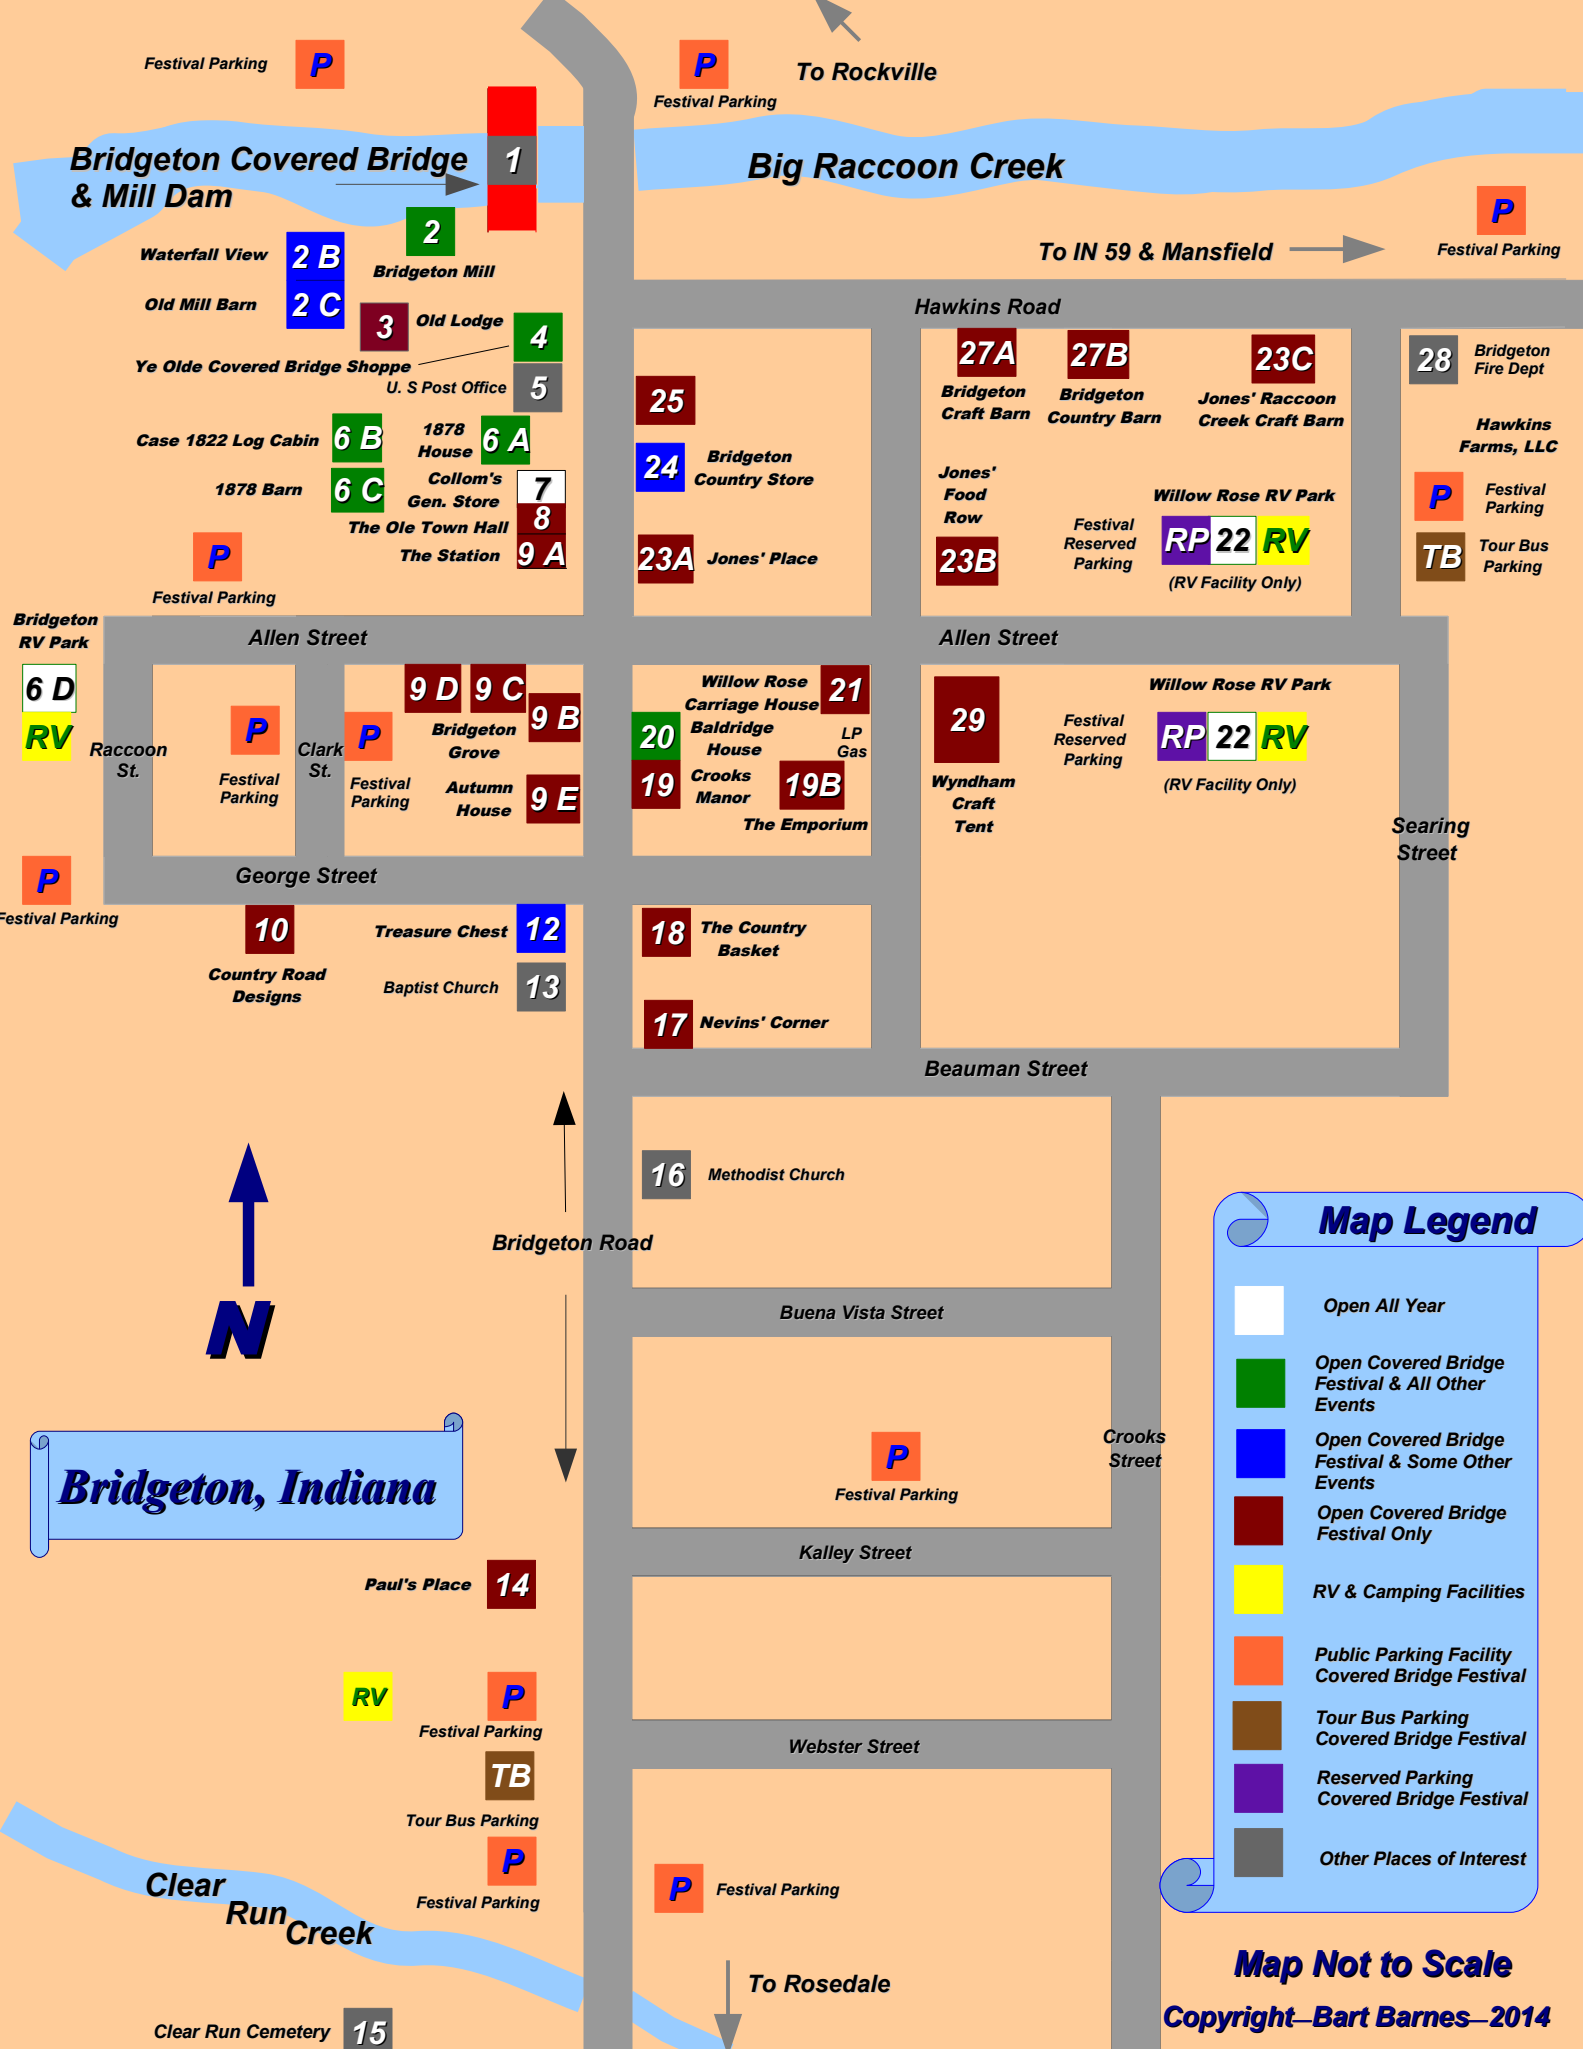

Bridgeton Covered Bridge & Mill Dam

Big Raccoon Creek

Bridgeton, Indiana

Map Legend

- Open All Year
- Open Covered Bridge Festival & All Other Events
- Open Covered Bridge Festival & Some Other Events
- Open Covered Bridge Festival Only
- RV & Camping Facilities
- Public Parking Facility Covered Bridge Festival
- Tour Bus Parking Covered Bridge Festival
- Reserved Parking Covered Bridge Festival
- Other Places of Interest

Map Not to Scale

Copyright—Bart Barnes—2014