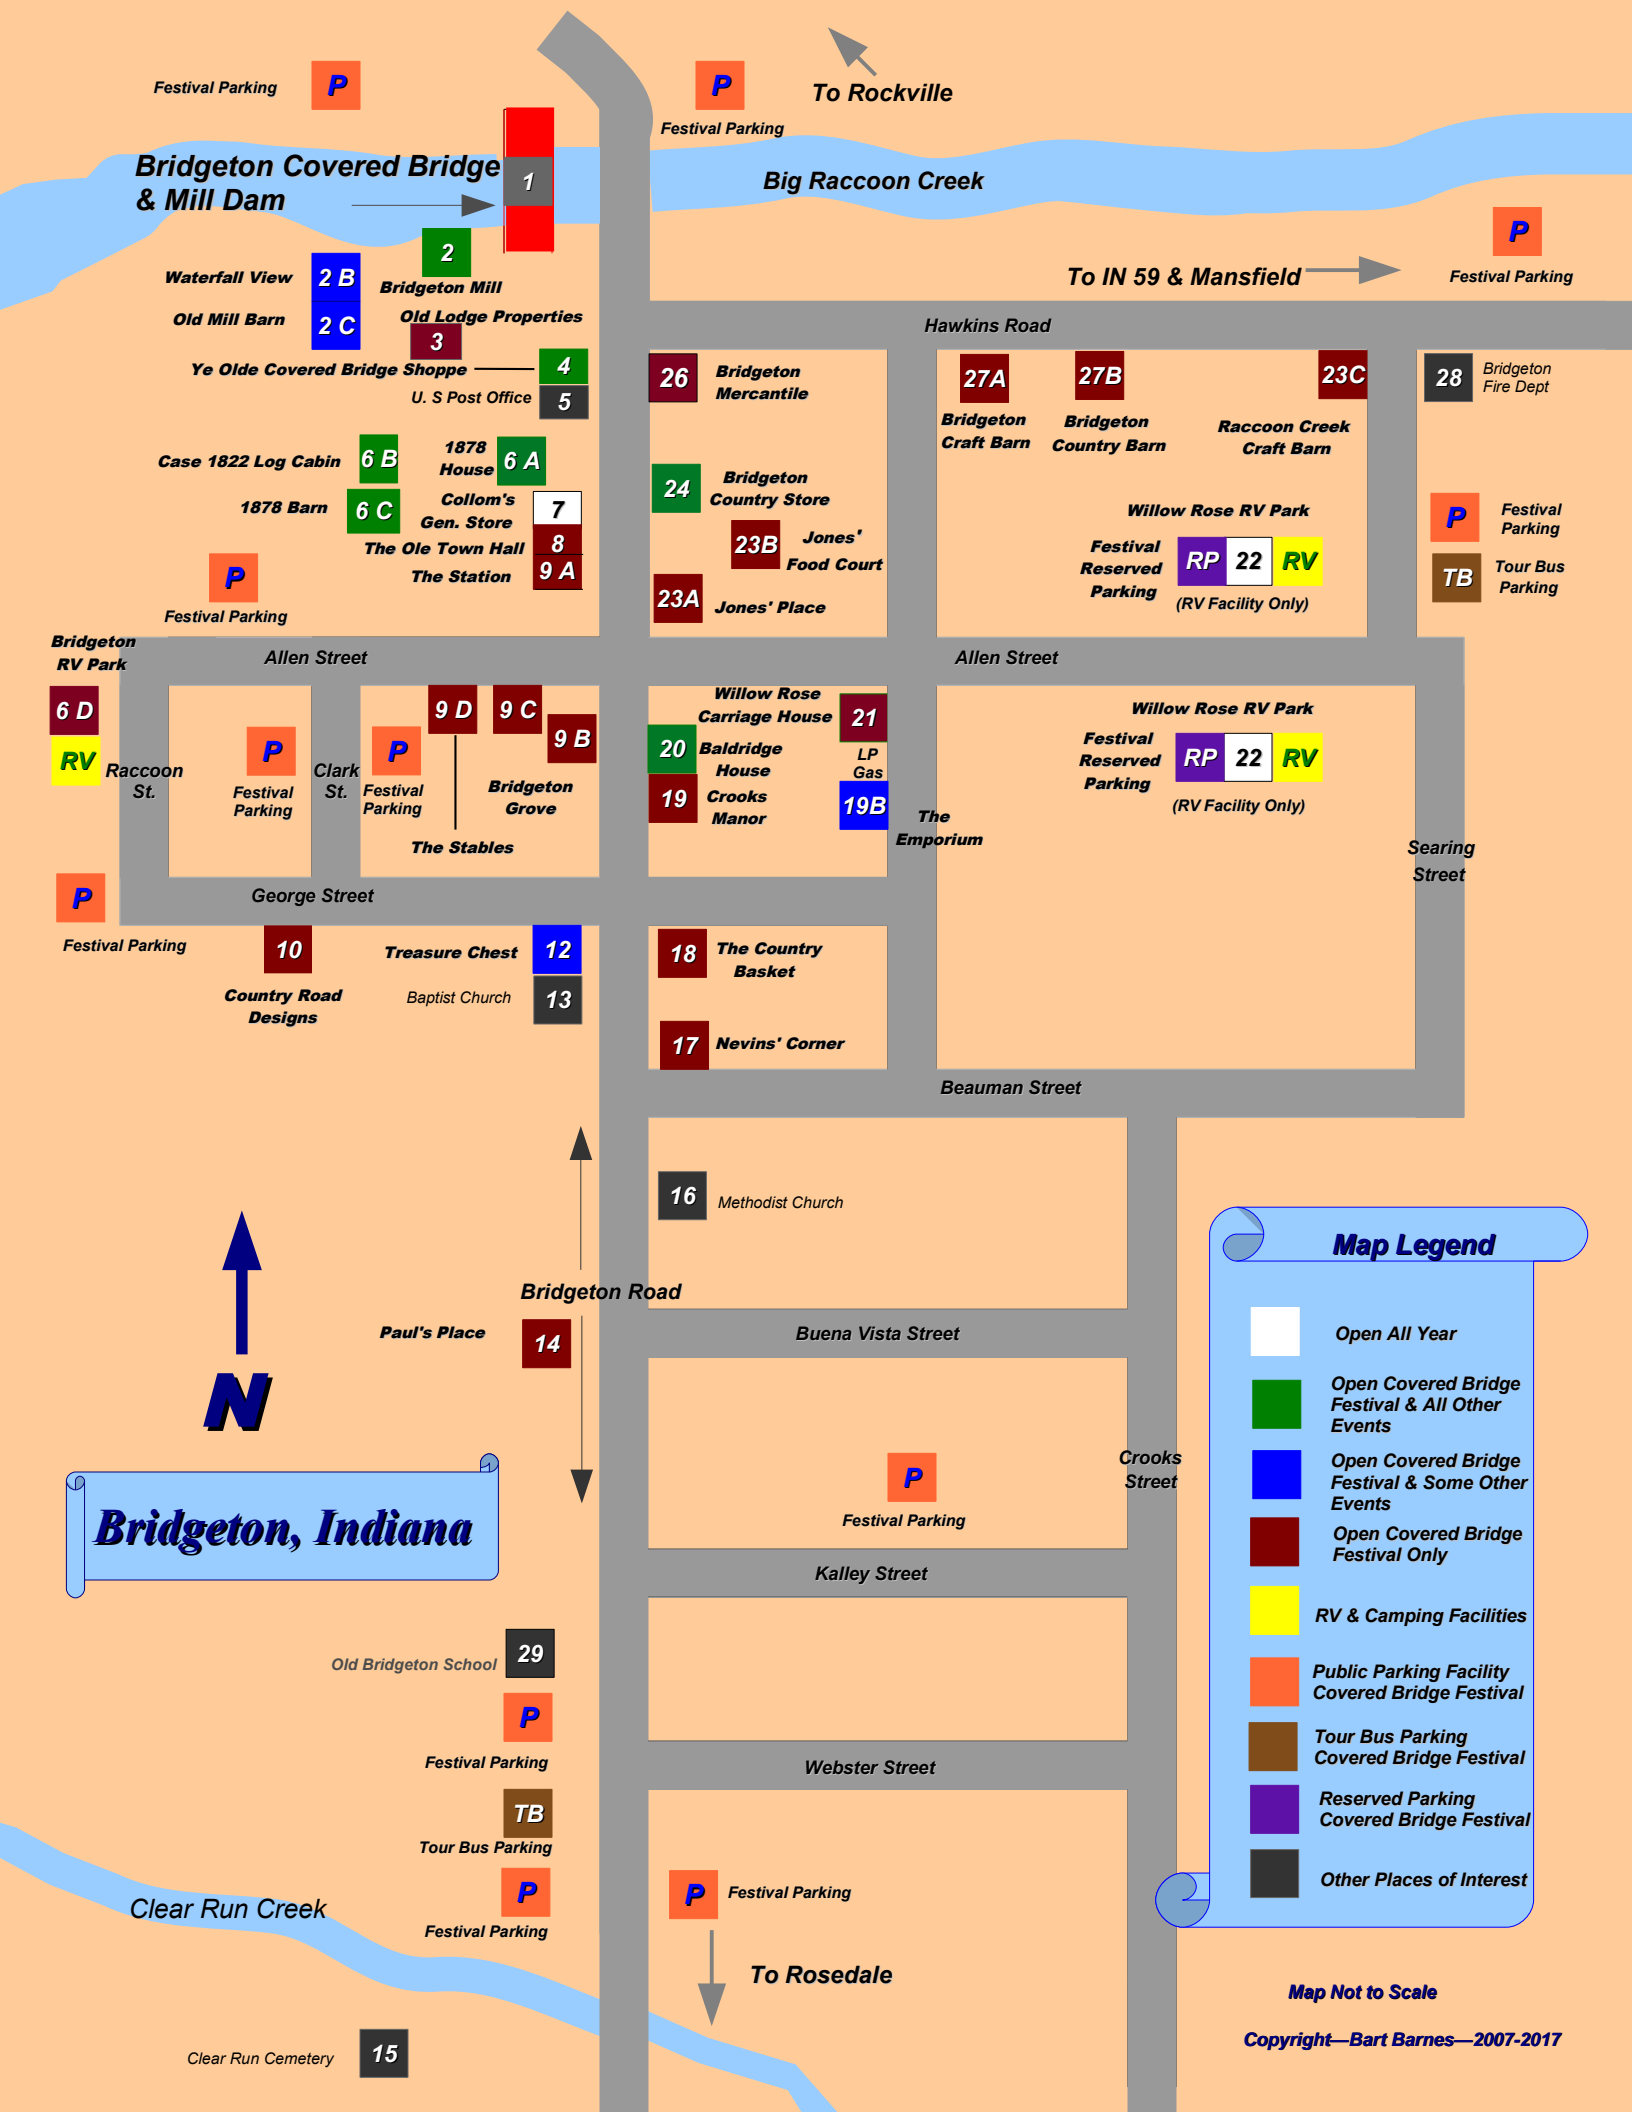

Bridgeton, Indiana

Map Legend

- Open All Year
- Open Covered Bridge Festival & All Other Events
- Open Covered Bridge Festival & Some Other Events
- Open Covered Bridge Festival Only
- RV & Camping Facilities
- Public Parking Facility Covered Bridge Festival
- Tour Bus Parking Covered Bridge Festival
- Reserved Parking Covered Bridge Festival
- Other Places of Interest

Map Not to Scale

Copyright—Bart Barnes—2007-2017